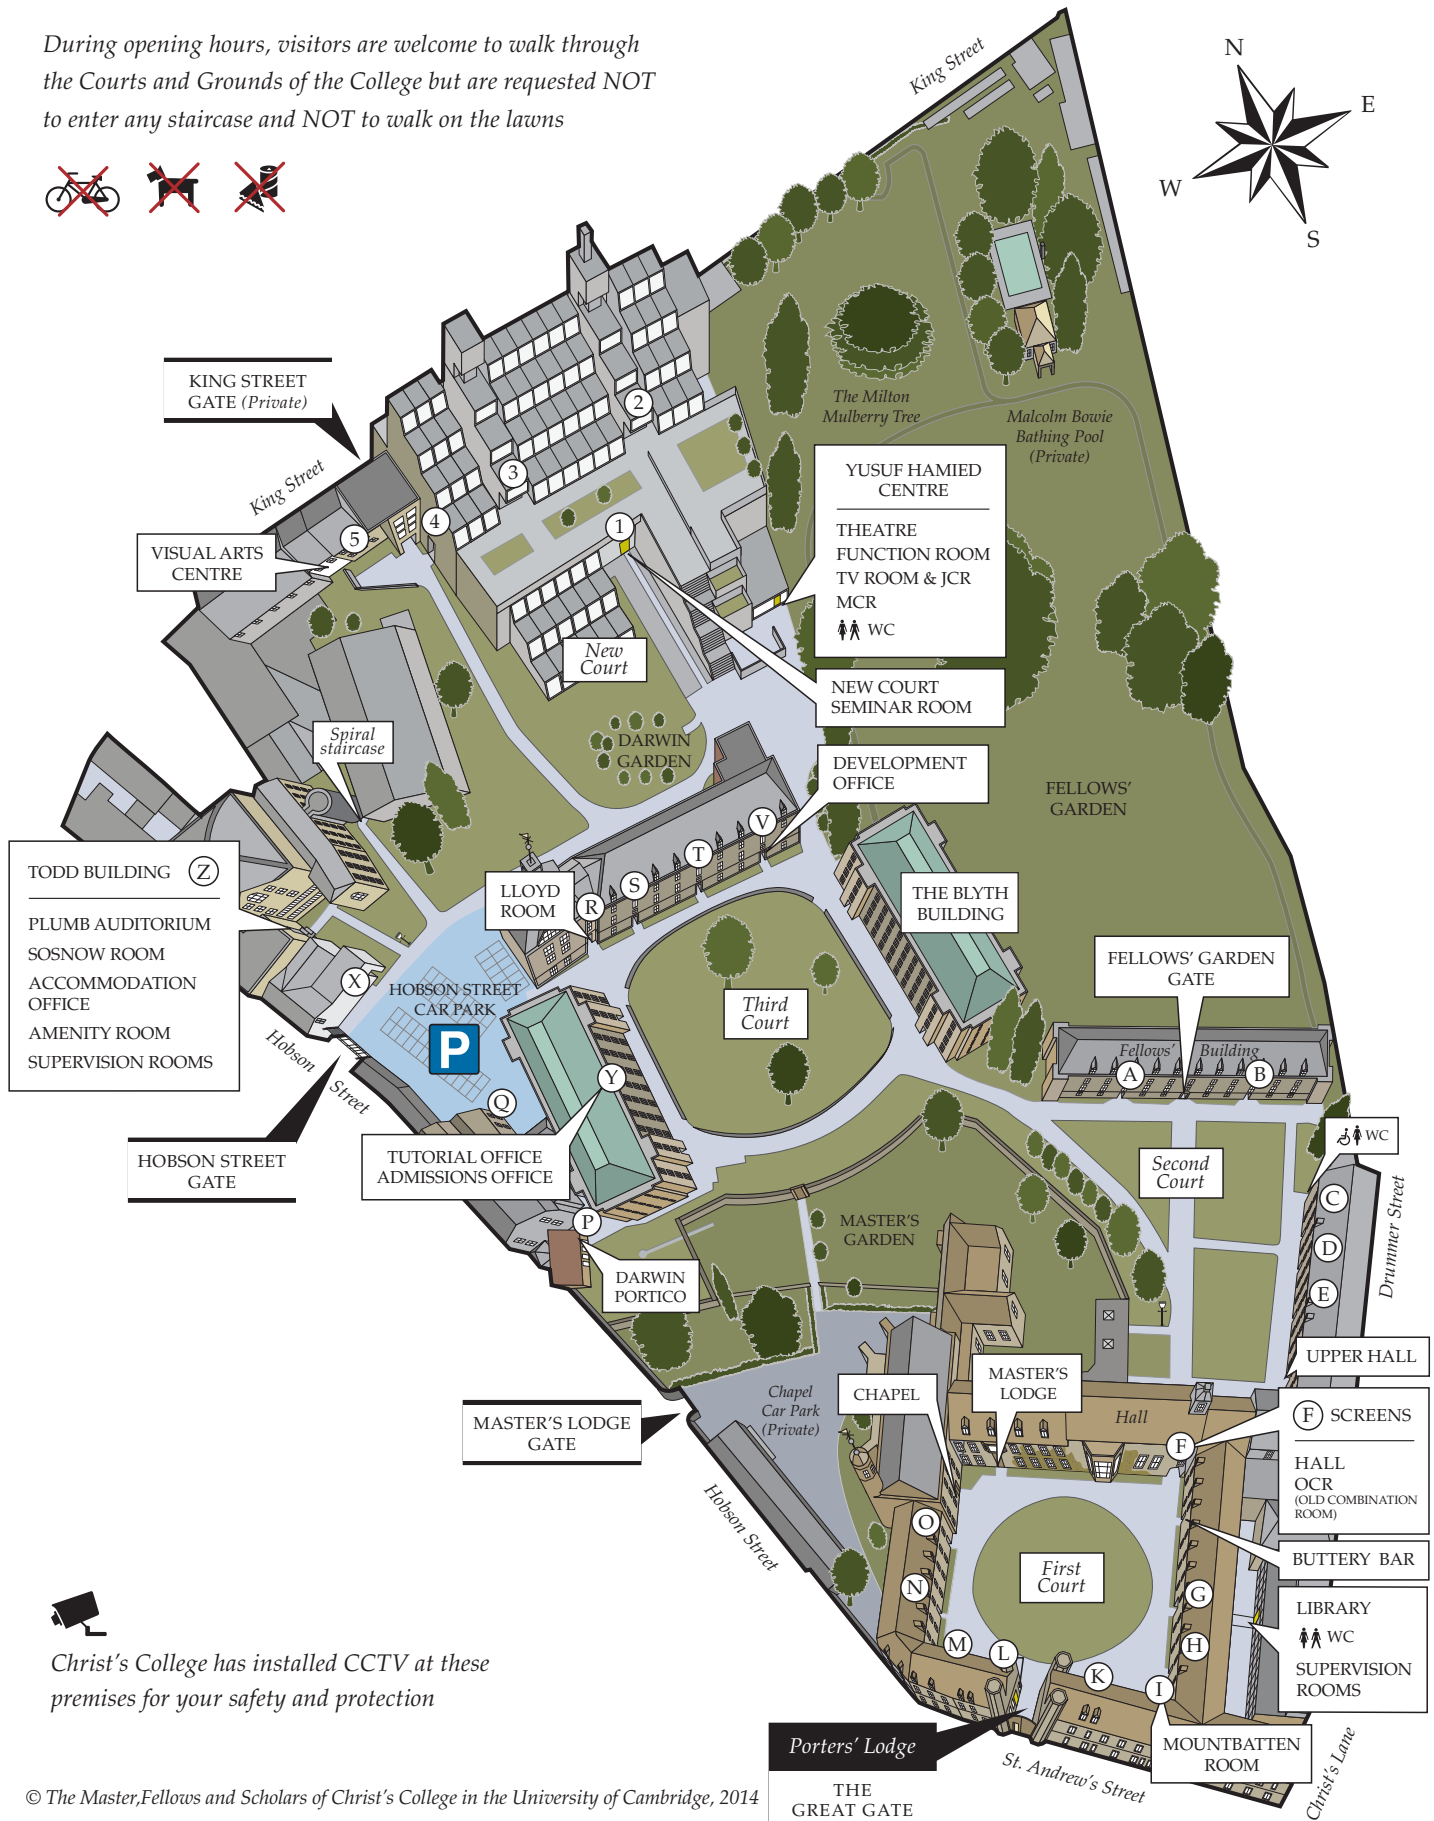

# CHRIST'S COLLEGE College Map

Christ's College  
St Andrew's Street  
Cambridge  
CB2 3BU  
Tel. 01223 334900

During opening hours, visitors are welcome to walk through the Courts and Grounds of the College but are requested NOT to enter any staircase and NOT to walk on the lawns

 Christ's College has installed CCTV at these premises for your safety and protection