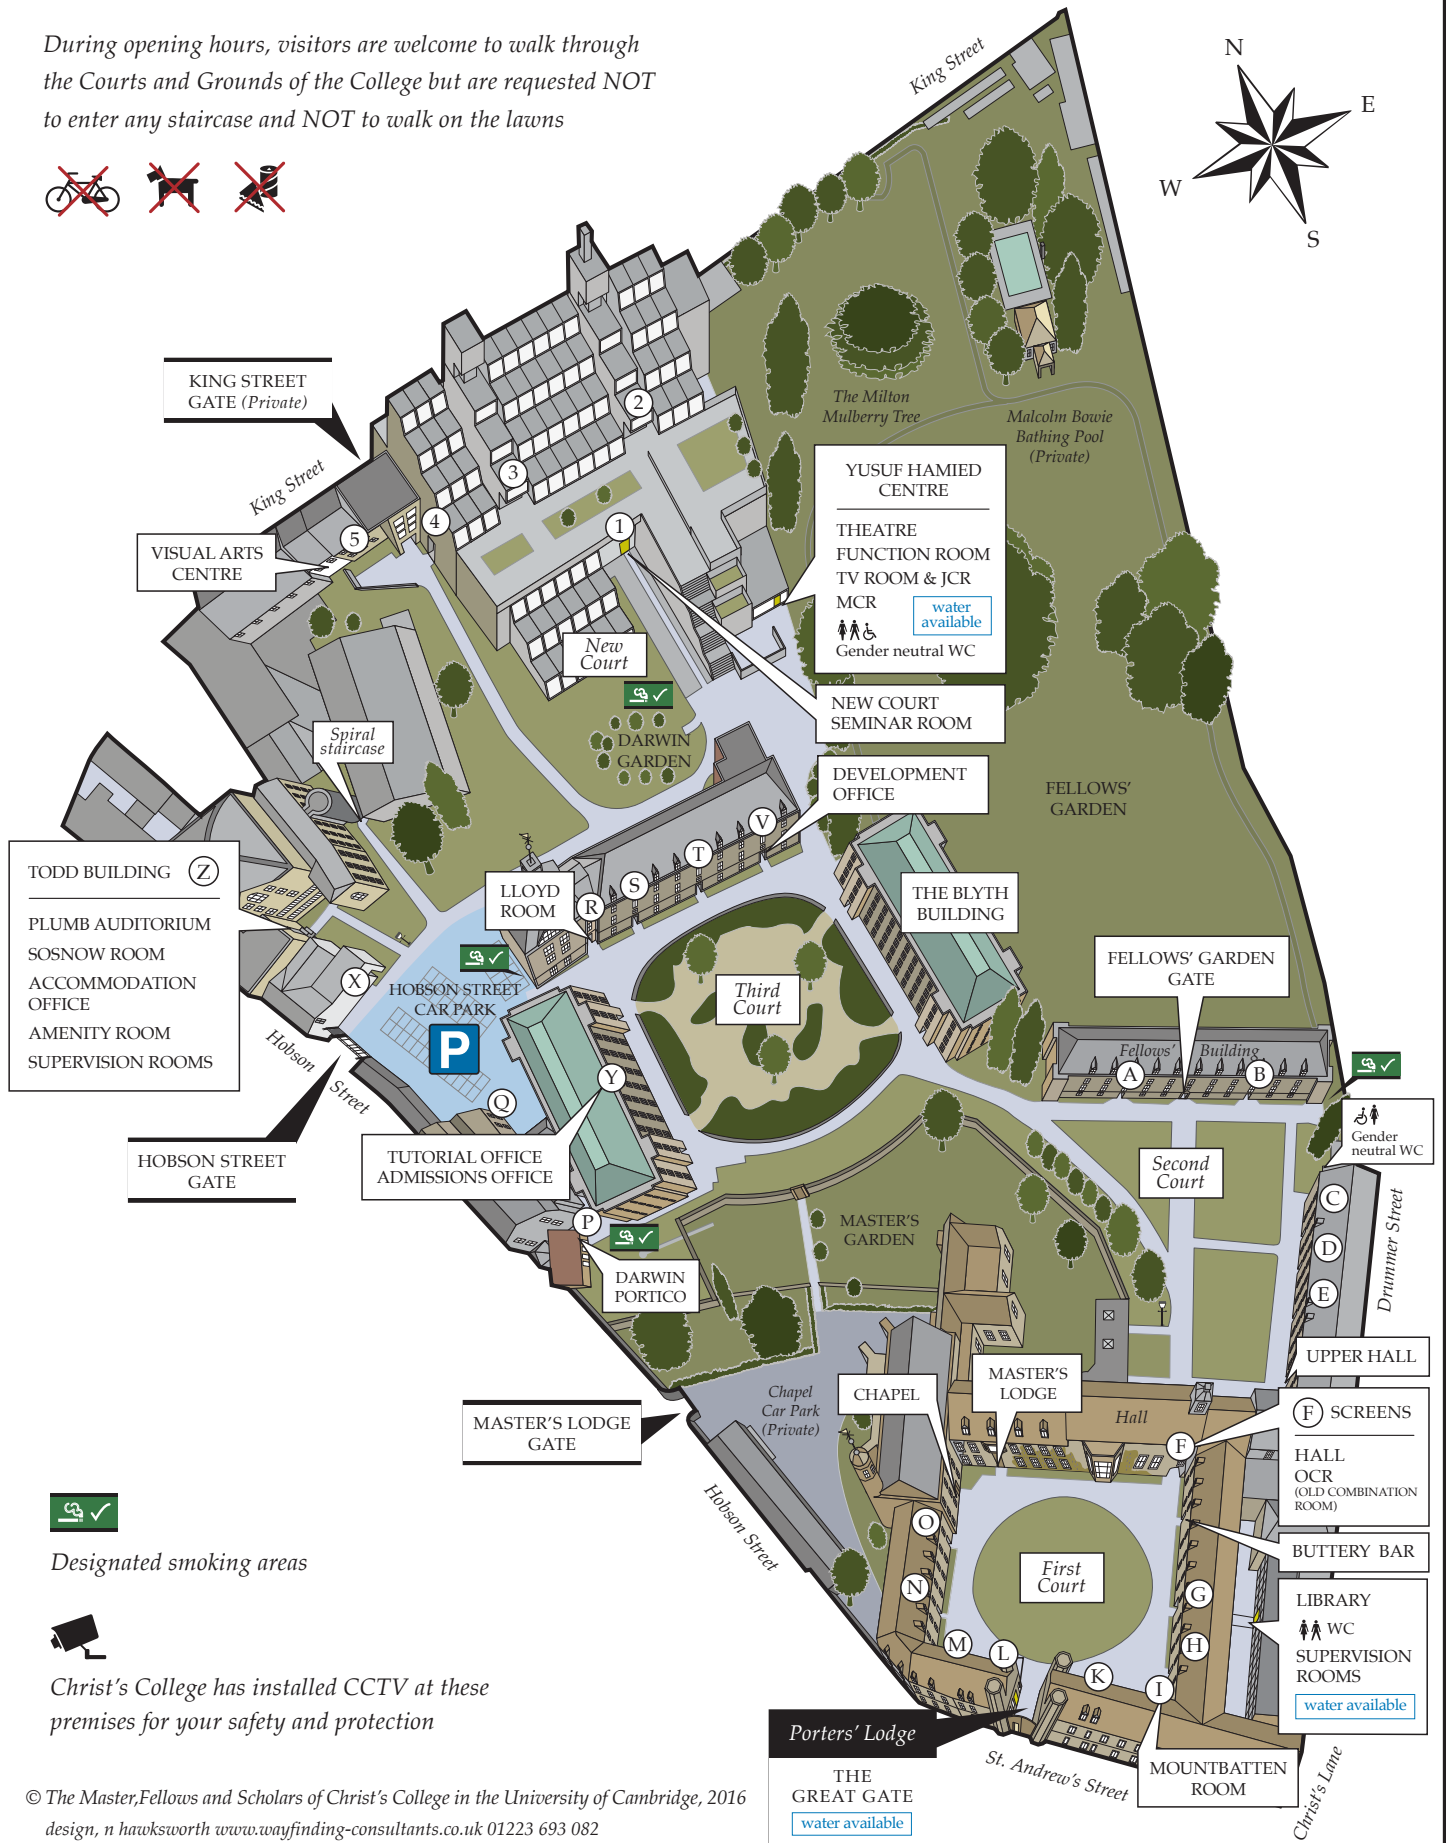

# CHRIST'S COLLEGE College Map

Christ's College  
St Andrew's Street  
Cambridge  
CB2 3BU  
Tel. 01223 334900

During opening hours, visitors are welcome to walk through the Courts and Grounds of the College but are requested NOT to enter any staircase and NOT to walk on the lawns

- TODD BUILDING (Z)
- PLUMB AUDITORIUM
- SOSNOW ROOM
- ACCOMMODATION OFFICE
- AMENITY ROOM
- SUPERVISION ROOMS

HOBSON STREET GATE

TUTORIAL OFFICE  
ADMISSIONS OFFICE

MASTER'S LODGE GATE

YUSUF HAMIED CENTRE  
THEATRE  
FUNCTION ROOM  
TV ROOM & JCR  
MCR  
water available  
Gender neutral WC

NEW COURT SEMINAR ROOM

DEVELOPMENT OFFICE

THE BLYTH BUILDING

FELLOWS' GARDEN GATE

Fellows' Building (A, B)

Second Court

Gender neutral WC

UPPER HALL (C, D, E)

(F) SCREENS

HALL  
OCR (OLD COMBINATION ROOM)

BUTTERY BAR

LIBRARY  
WC  
SUPERVISION ROOMS  
water available

Porters' Lodge  
THE GREAT GATE  
water available

MOUNTBATTEN ROOM (I, J, K, L, M, N, O)

Designated smoking areas