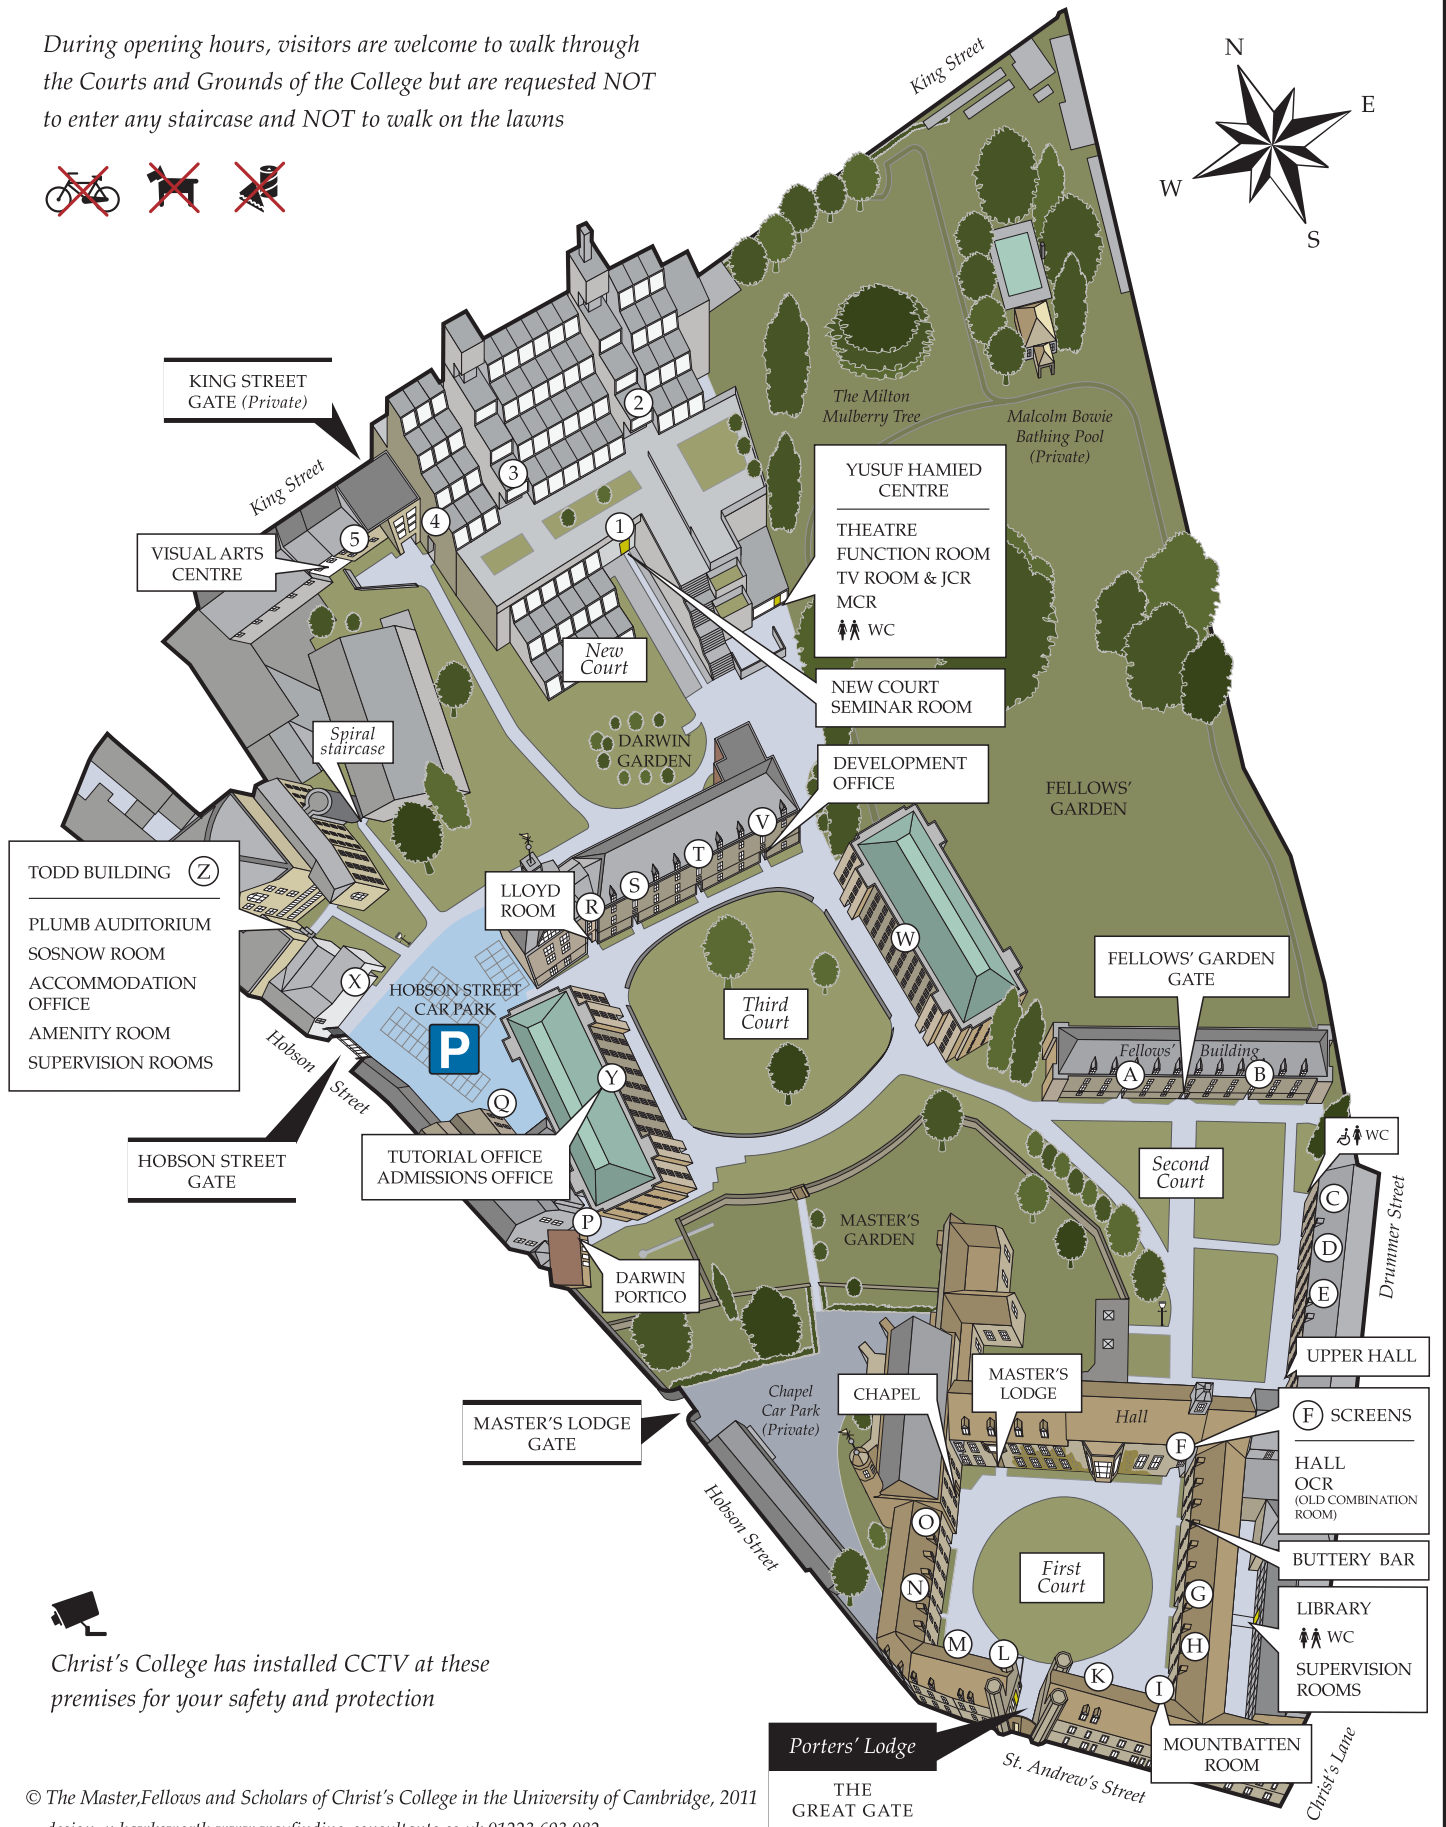

CHRIST'S COLLEGE

College Map

Christ's College
St Andrew's Street
Cambridge
CB2 3BU
Tel. 01223 334900

During opening hours, visitors are welcome to walk through the Courts and Grounds of the College but are requested NOT to enter any staircase and NOT to walk on the lawns

Christ's College has installed CCTV at these premises for your safety and protection